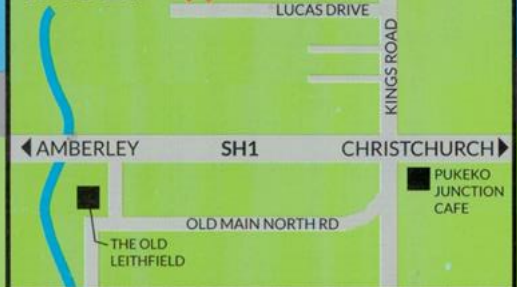

LEGEND

-  Cabins / Caravans
-  Powered Site
-  Campervan Site
-  Tent Site ▲
-  Toilets
-  Dump Station

INSET

MAP

PLAYGROUND

JAMES AVE

CAMP SHOP

HECTOR'S TAKE AWAY
OPEN FRI + SAT 5-7PM

RESIDENTIAL

LEITHFIELD BEACH
Holiday Park

PH 03 314 8518

18 Lucas Drive, Leithfield Beach

leithfieldbeachholidaypark.co.nz