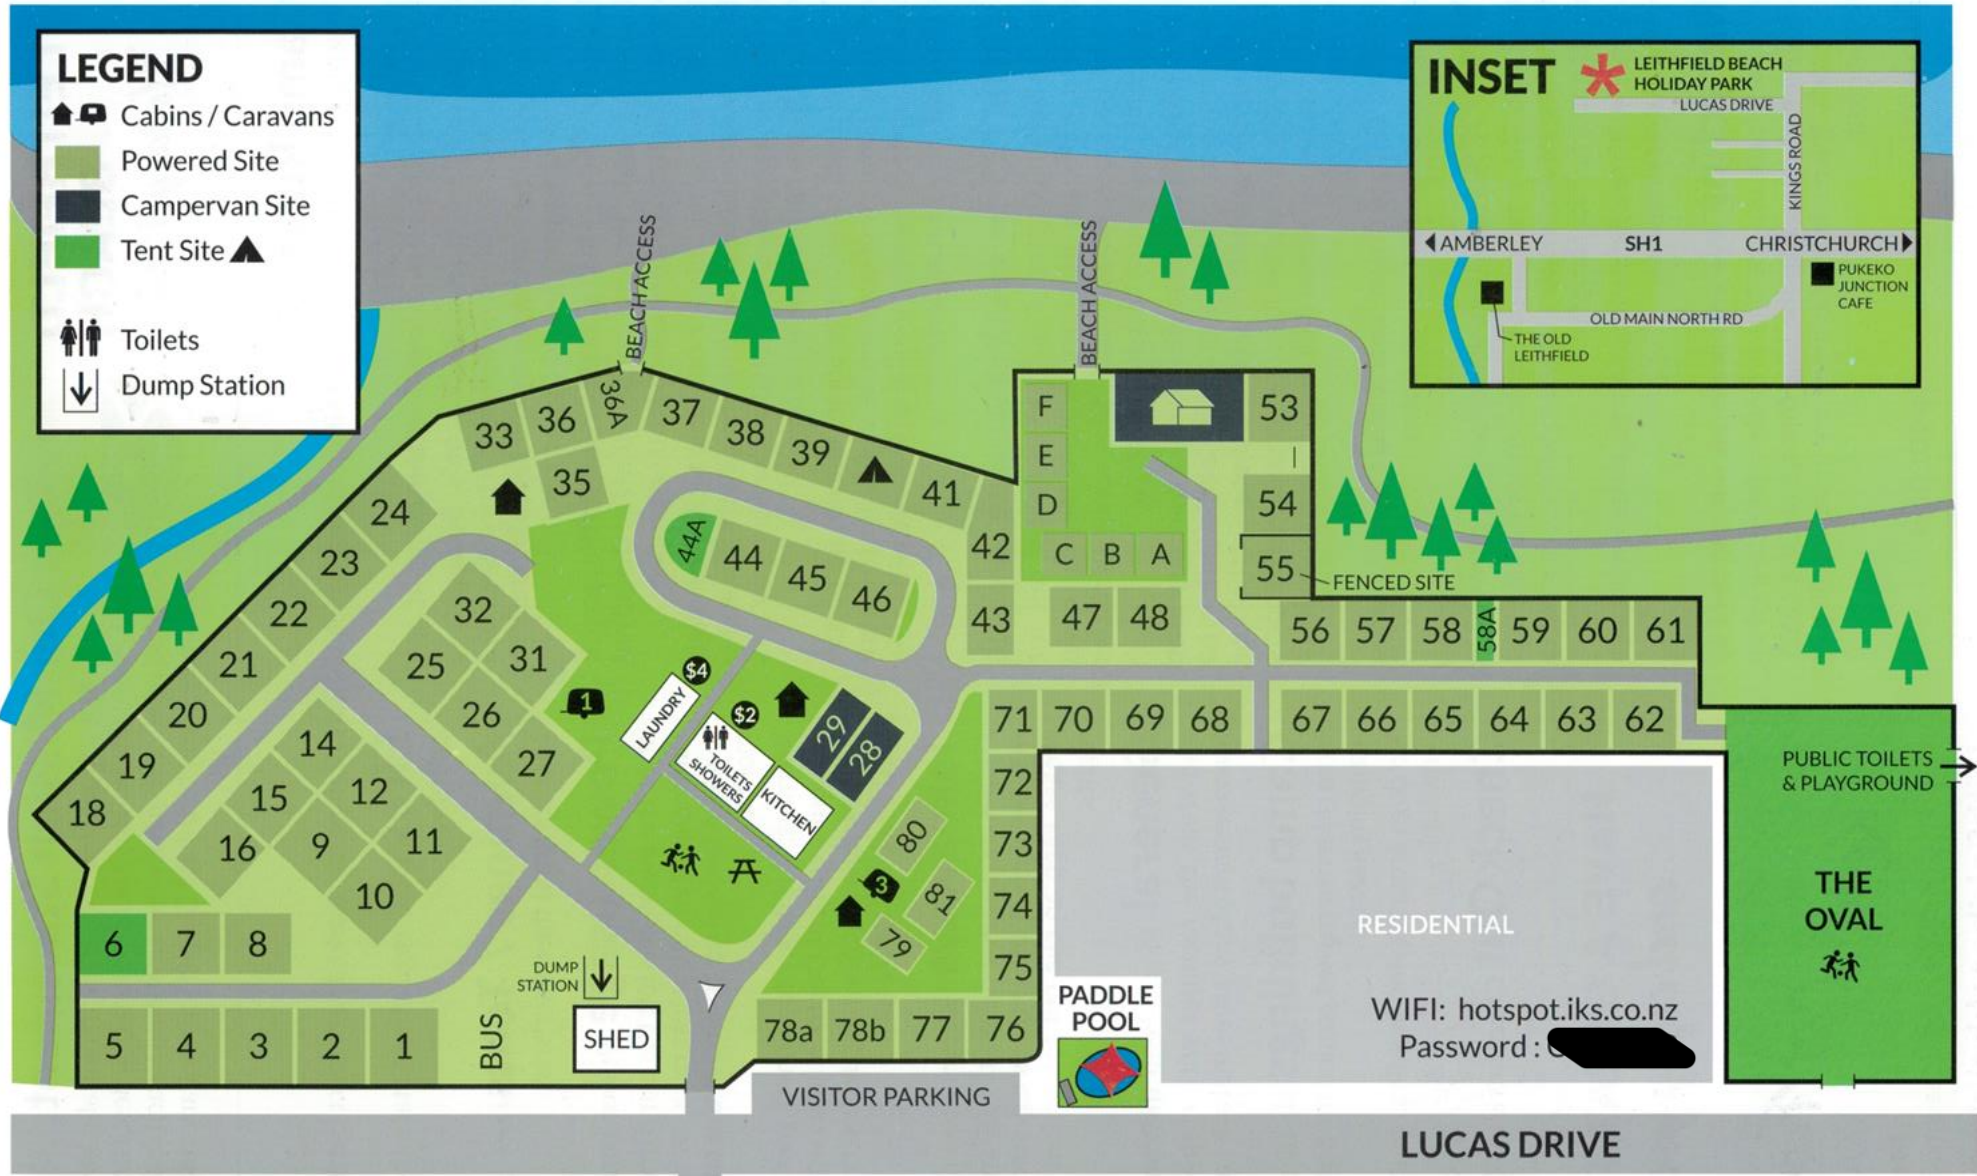

LEGEND

-  Cabins / Caravans
-  Powered Site
-  Campervan Site
-  Tent Site ▲
-  Toilets
-  Dump Station

INSET

MAP

PLAYGROUND

JAMES AVE

CAMP SHOP

HECTOR'S TAKE AWAY
OPEN FRI + SAT 5-7PM

RESIDENTIAL

LEITHFIELD BEACH
Holiday Park

PH 03 314 8518

18 Lucas Drive, Leithfield Beach

leithfieldbeachholidaypark.co.nz